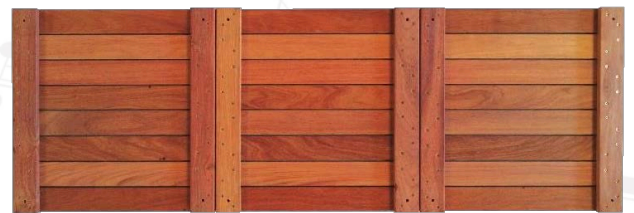

## CUMARU MODULAR DECK TILES

MRP Supports' Cumaru Deck Tiles in 24"x24", 24"x48" and 24"x72" for those customers looking for a value engineered tile and pedestal option.

Cumaru is very similar in color to IPE with a color range from golden to reddish browns but with a more coarse and interwoven grain. Like IPE, Cumaru will weather naturally to a grey patina over time if left un-finished.

Cumaru and IPE share very similar technical performance characteristics sharing the same class ratings for durability, resistance to insects and fire.

TOP

BOTTOM

24x24

24x24

24x48

24x48

24x72