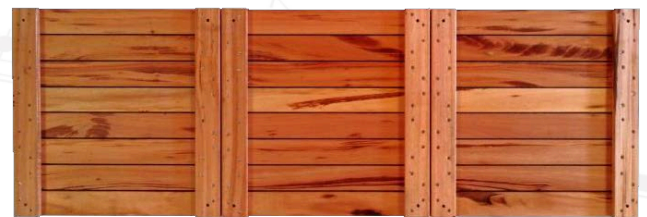

MRP

SUPPORTS

Ordinary to Extraordinary
Self-Leveling Technology

MUIRICATIARA/TIGERWOOD MODULAR DECK TILES

MRP Supports offers Muiricatiara/Tigerwood Deck Tiles in 24"x24", 24"x48" and 24"x72" for those customers looking for a value engineered tile and pedestal option.

Muiricatiara is known for its unique tan with dark streaks appearance. Like IPE, Muiricatiara will weather naturally to a grey patina over time if left unfinished. Images are not reflective of natural color. Finishing will typically darken wood appearance.

Muiricatiara and IPE share similar technical performance characteristics sharing the same class ratings for durability.

TOP

BOTTOM

24x72